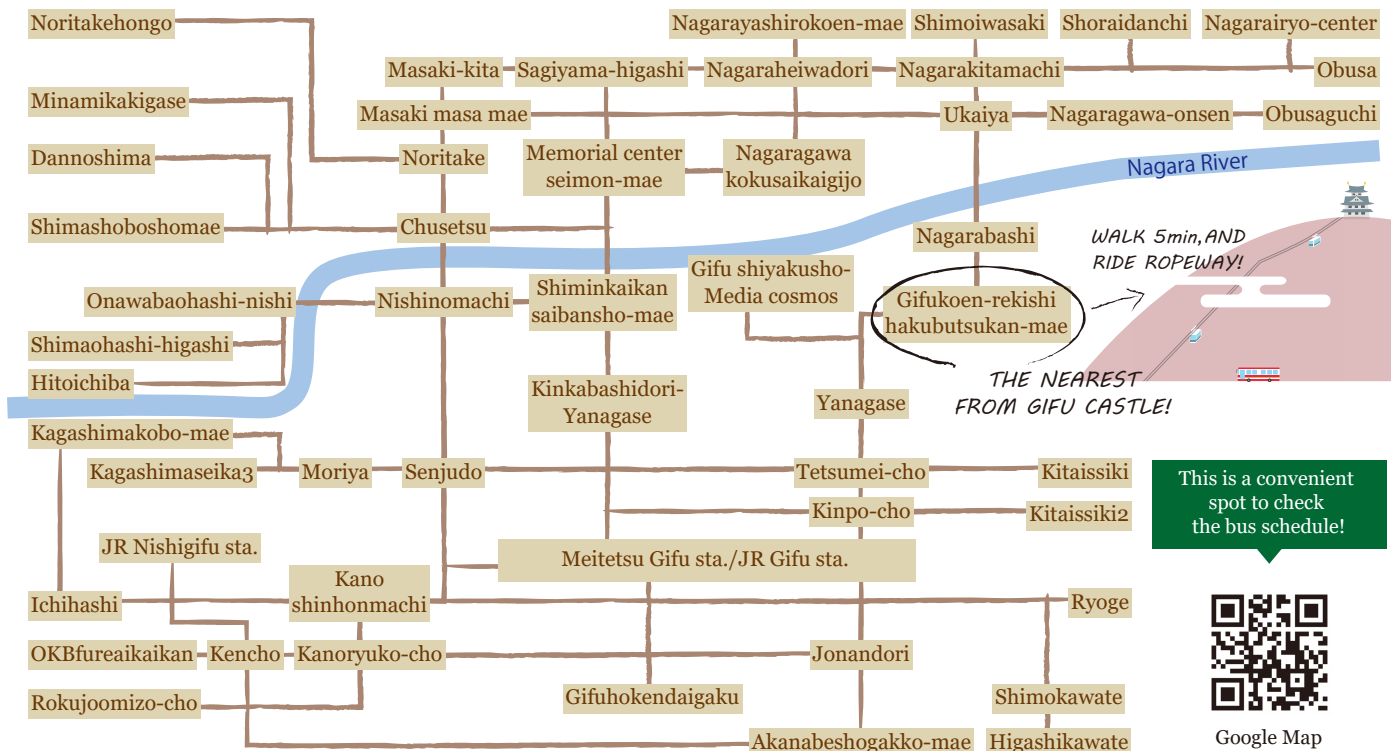

GIFU TOJO TICKET

登城

Bus travels to locations associated with warlords during Japan's Warring States Period

発売額 1,650円
岐阜バス

<p>Gifu Bus 230 Area Pass One-Day Pass</p>	+	<p>Mt.Kinka Ropeway Roundtrip Ticket</p>	+	<p>Gifu Castle Entrance Ticket</p>
--	---	---	---	---

Visitor Guide

Gifu Tojo Ticket

- Expiration date: Each facility can only be visited on the date stamped on the Gifu Bus 230 Area Pass. Please note that if the date stamped on the ticket cannot be read (e.g., ticket was detached in advance), the ticket may become invalid.
- Refunds: A refund is possible at the ticket office up until one day before the date stamped on the Gifu Bus 230 Area Pass, provided that the all tickets are completely unused (100-yen handling fee per ticket).

Gifu Bus 230 Area Pass

- Each pass is good for one person and valid only for the date stamped on the pass. Users may board and disembark as many times as they wish within the Gifu City flat-fare section (230 yen). However, the Rapid AEON Mall Kakamigahara Line is not included.
- If traveling beyond the 230-yen zone, you will be charged the fare from the stop where you boarded the bus to the stop where you got off. In this case, there will be no reimbursement for the portion traveled within the 230-yen zone. (Please take a numbered ticket when traveling beyond the 230-yen zone.)
- The date of use (stamped date) cannot be changed. If you wish to change the date, please request a refund at the ticket office no later than one day before the date printed on the original ticket and then purchase a new ticket.
- Other riding conditions shall be in accordance with the General Riding Conditions stipulated by Gifu Bus Co., Ltd.

Gifu Bus 230 Area Bus Map

Only get on and get off the bus within this area.

(2024.4 ver.)